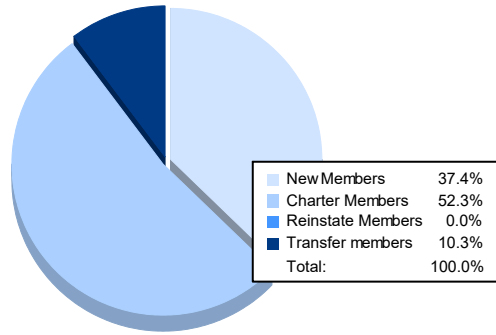

Year	New Clubs	Dropped Clubs	Gain/ Loss Clubs	New Members	Charter Members	Reinstate Members	Transfer Members	Total Member Added	Total Members Dropped	Gain/ Loss Members
2017-2018	1	0	1	100	20	1	10	131	104	27
2018-2019	0	0	0	89	5	2	8	104	94	10
2019-2020	0	0	0	62	0	0	4	66	82	-16
2020-2021	0	0	0	56	0	3	6	65	76	-11
2021-2022	4	1	3	65	91	0	18	174	98	76
<b>Average</b>	<b>1</b>	<b>0</b>	<b>1</b>	<b>74</b>	<b>23</b>	<b>1</b>	<b>9</b>	<b>108</b>	<b>91</b>	<b>17</b>

### Membership Composition June 2022 Cumulative